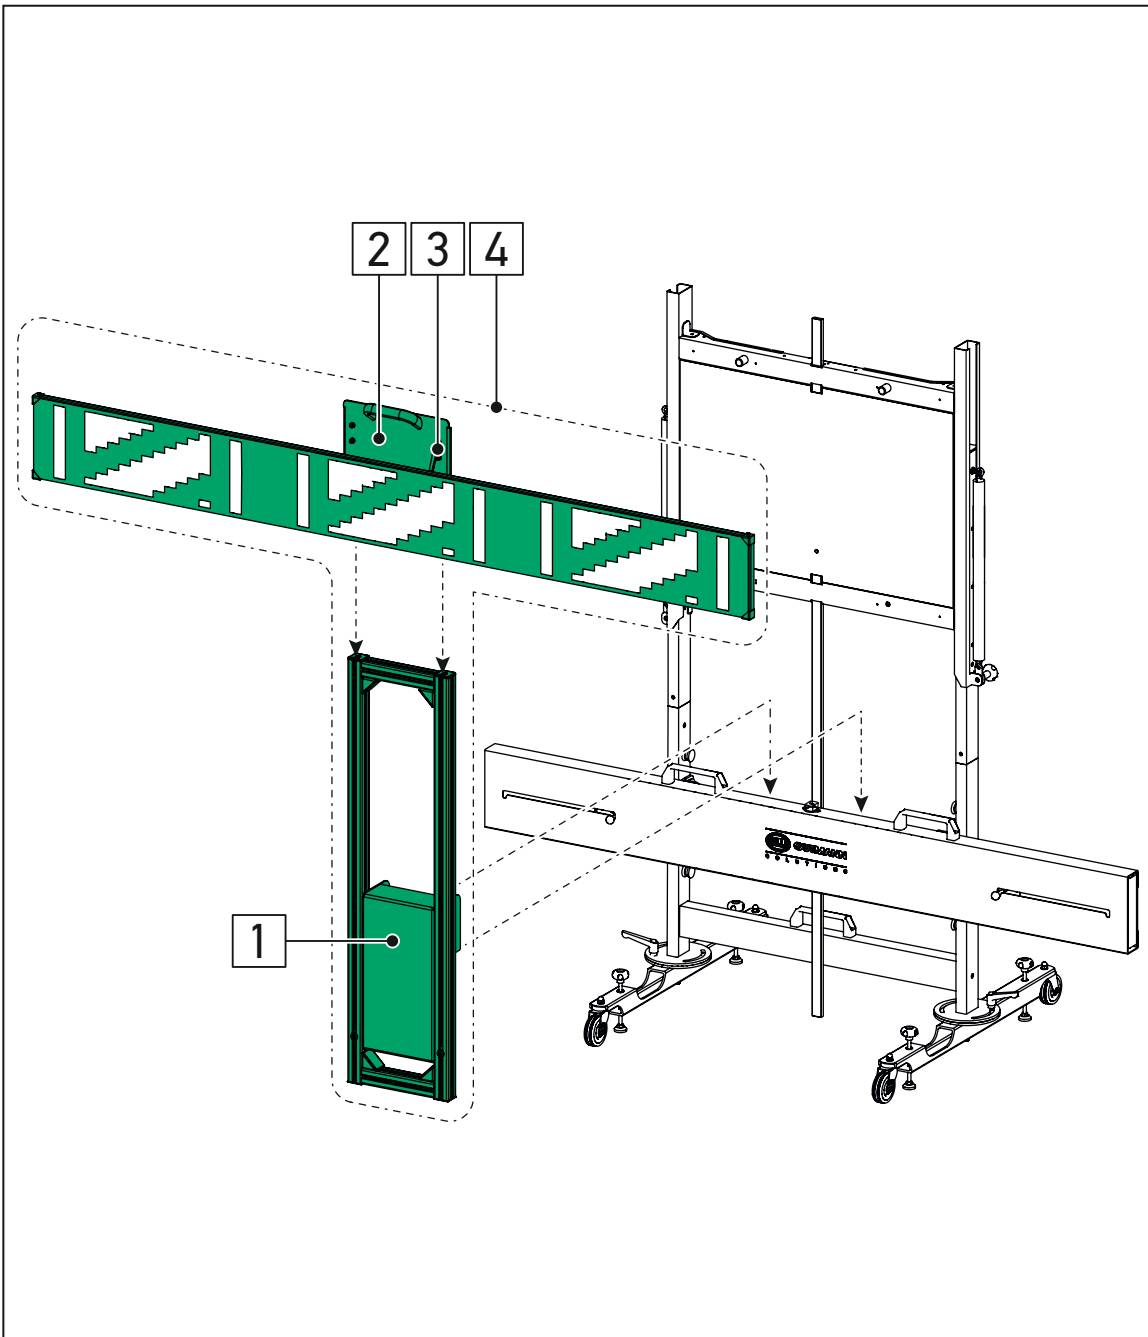

Kalibriertafel Lasersensor CSC 5-01

1 STUECK/PIECE(S)

9XQ 460 994-051

Made in Germany